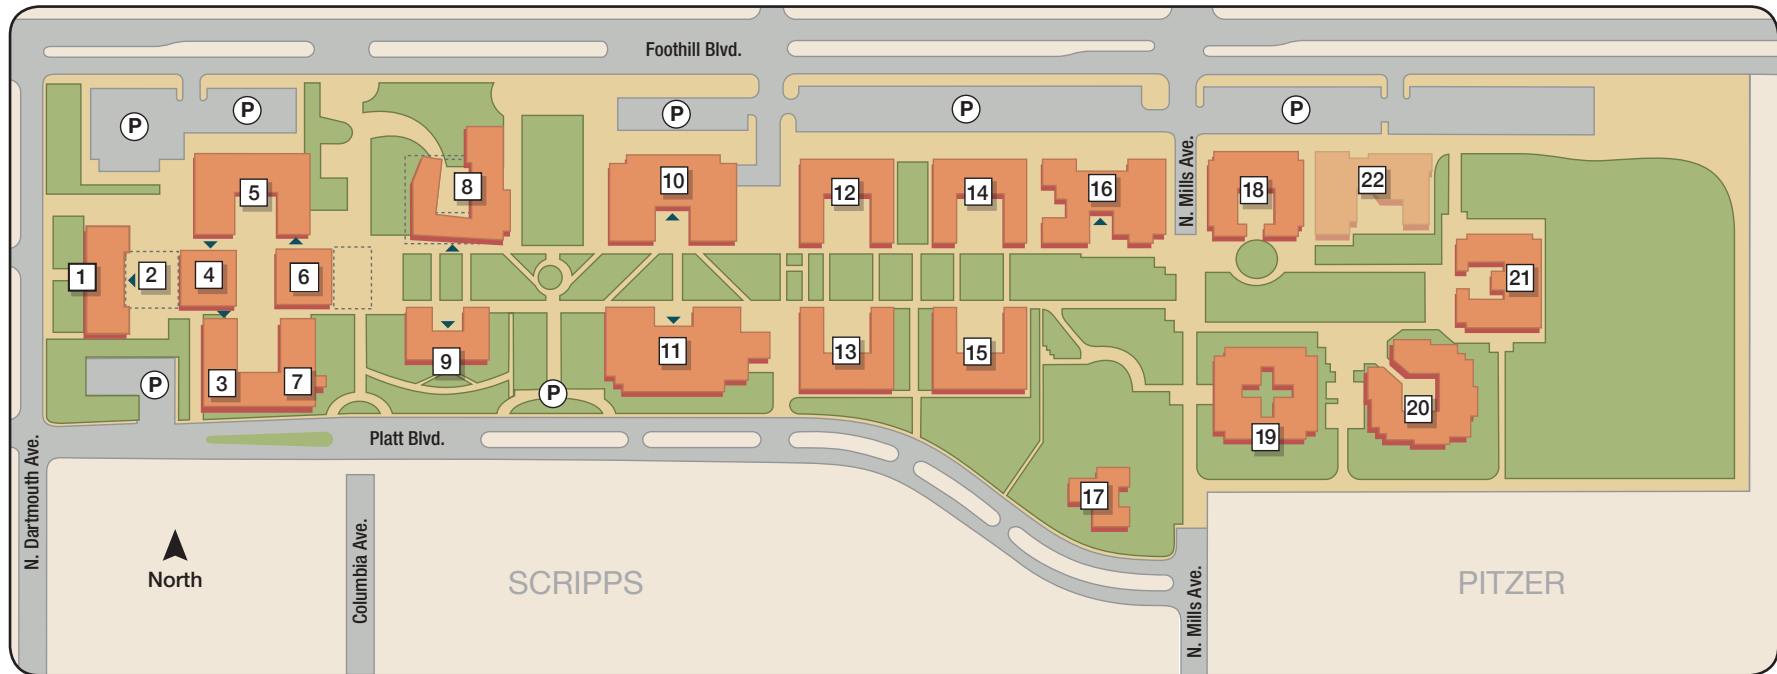

Harvey Mudd College Directory

(P) Harvey Mudd community parking only. Public parking available on Platt Blvd. and Foothill Blvd.

Academic Buildings

F.W. Olin Science Center	1
Beckman Hall (basement level)	2
W.M. Keck Laboratories	3
Norman F. Sprague Center	4
Parsons Engineering Building	5
Galileo Hall (basement level)	6
Jacobs Science Center	7
R. Michael Shanahan Center for Teaching and Learning	8

Campus Support Buildings

Kingston Hall	9
Joseph B. Platt Campus Center	10
Hoch-Shanahan Dining Commons	11
Ronald and Maxine Linde Activities Center	16
Garrett House (private)	17

Residence Halls

South Hall/Marks Residence Hall	12
West Hall	13
North Hall	14
East Hall/Mildred E. Mudd Hall	15
Frederick and Susan Sontag Residence Hall	18
J.L. Atwood Residence Hall	19
Case Residence Hall	20
Ronald and Maxine Linde Residence Hall	21
Residence Hall (2015)	22