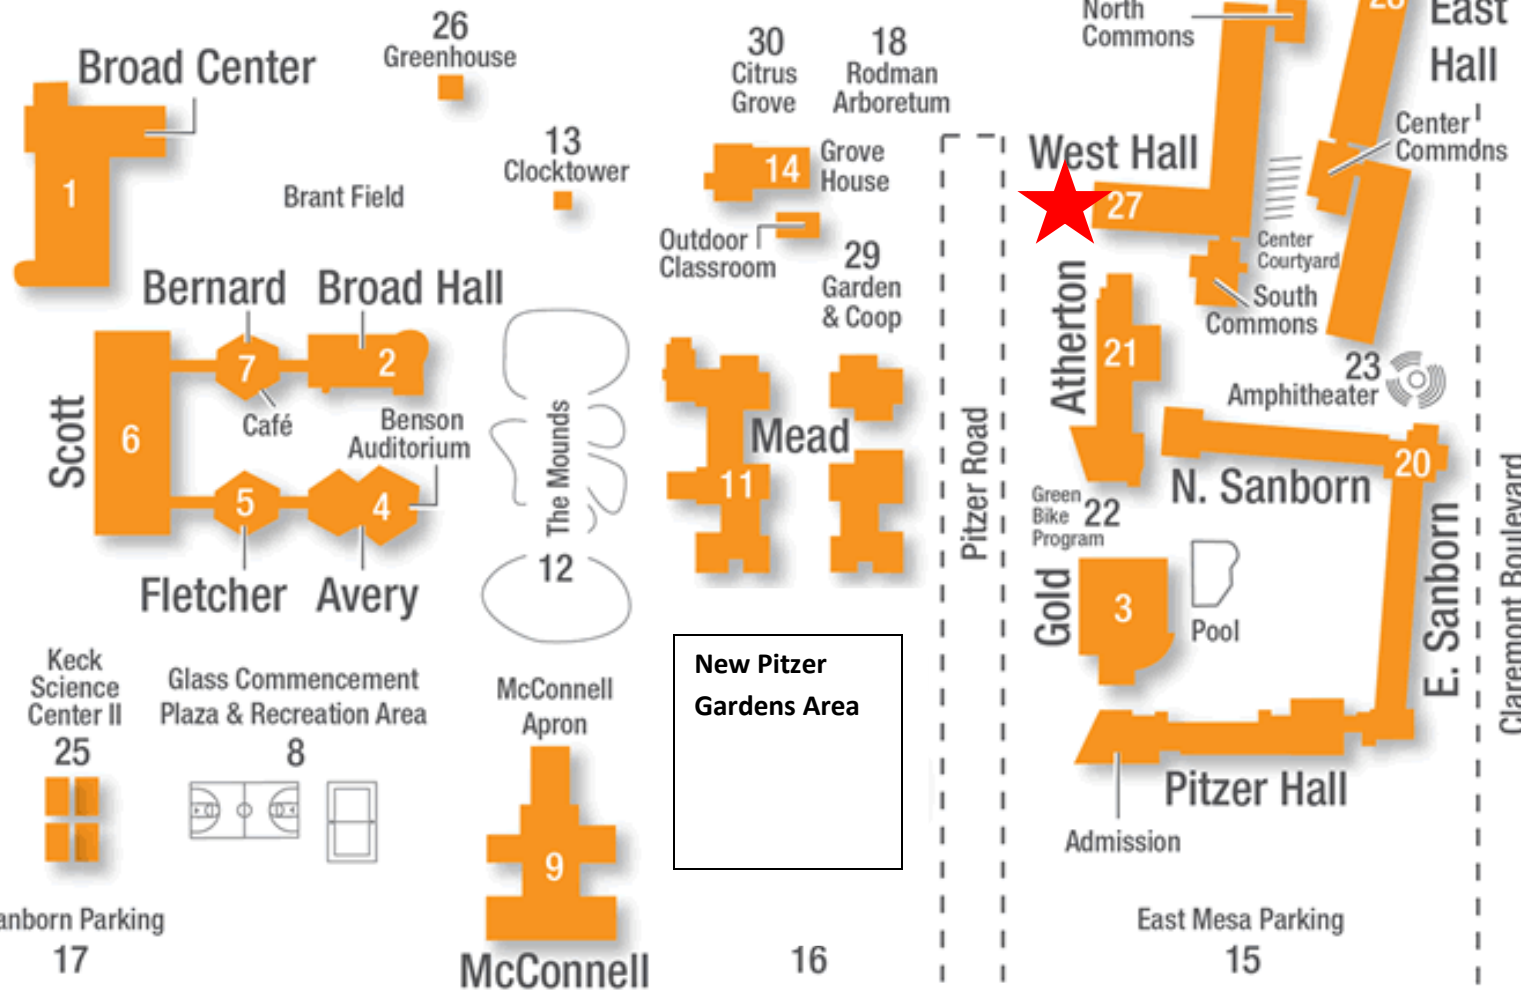

PITZER COLLEGE CAMPUS MAP

Foothill Boulevard

Harvey Mudd College

31 Outback Preserve

Platt Boulevard

Scripps College

Mills Avenue

Pitzer Road

Claremont Boulevard

Ninth Street