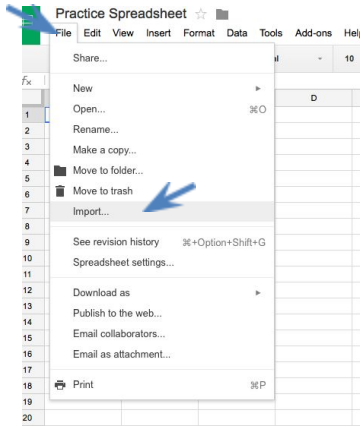

Importing Data into Google Spreadsheet

In order to complete this module, students must have already created a Google account.

1. Log in to your Google account with your username and password.

2. Once you have logged in select  from the upper right corner of the page.

3. From the dropdown menu select  Google drive.

4. Once in your Google drive you can create a new spreadsheet document by selecting the create button and choosing the spreadsheet option.

5. A new untitled spreadsheet will be created. Click on Untitled Spreadsheet and choose an appropriate title for your spreadsheet.